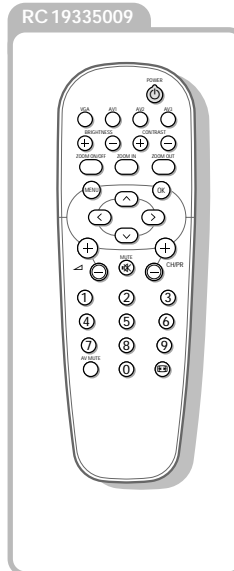

3 menu languages, English, French and Spanish

Technical specifications

Plasma screen

- Visible screen diameter 37" - 16:9 aspect ratio
- ALiS/HD 852x1024 pixels (x3)
- Contrast ratio : 1000:1 (dark room)
- Brightness : 1000cd/m² (without filter plate)
- Anti-reflex coated glass screen
- Fanless design (no fan noise)
- Wall mount kit : Flat-to-Wall as well as Tilted

Remote Control

- Second handset RC19335009

Connections

- VGA
 - VGA in (15pin sub-D) + audio L-R
 - FlexVGA (Loopthrough/in) (15pin sub-D) + audio L-R
- Audio / Video
 - AV 1 : - Video CVBS, audio L-R
 - AV 2 : - Video CVBS, audio L-R
 - S-Video (Y/C)
 - AV 3 : - Component video in YPbPr, audio L-R (+CVBS)
 - Component video in YPbPr (2Fh for DVD), audio L-R
 - R/G/B/H/V (cinch) + audio L-R
 - DVI-d in (digital) + audio L-R
 - Video CVBS out, audio L-R out
 - RC-out for ICONN box
 - RS232 control / service

Miscellaneous

- VGA cable included, 2m
- CD-rom with RS232 driver software included
- Ambient temperature : +5/+40°C
- Maximum operating altitude : 2000m / 6562ft
- Mains : AC 95-264V, 50/60Hz
- Power consumption: ±300W (normal operation) ; Stand by : <2W
- Weight : monitor 88.2 lbs
- Dimensions (WxHxD):
 - monitor : 42x23x3.5 in.
 - carton : 58.6x37.5x19.3 in.
- UPC: 0 37849 94139 3

- > Optional FTR9955 e-Box delivers superior picture with Digital Natural Motion™ and the convenience of one cable hookup
- > Optional Matchline FTR9965 e-Box delivers all of the benefits of the FTR9955 PLUS the ultimate in picture performance with Pixel Plus™ and 2 Tuner Split Window PIP
- > Optional TC37FL02 Television Stand (shown on front) provides the ideal solution to table top television placement with an emphasis on high design and safety.