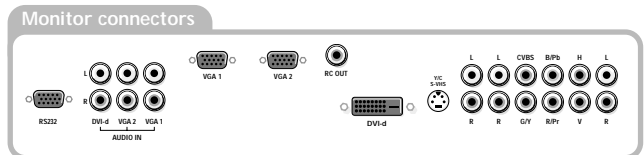

- > Optional FTR9955 e-Box delivers superior picture with Digital Natural Motion™ and the convenience of one cable hookup
- > Optional Matchline FTR9965 e-Box delivers all of the benefits of the FTR9955 PLUS the ultimate in picture performance with Pixel Plus™ and 2 Tuner Split Window PIP
- > Optional TC37FL02 Television Stand (shown on front) provides the ideal solution to table top television placement with an emphasis on high design and safety.

Printed in the U.S.A.

©2003 Philips Consumer Electronics Company
Specifications subject to change without notice.

www.philips.com or AOL keyword: philips