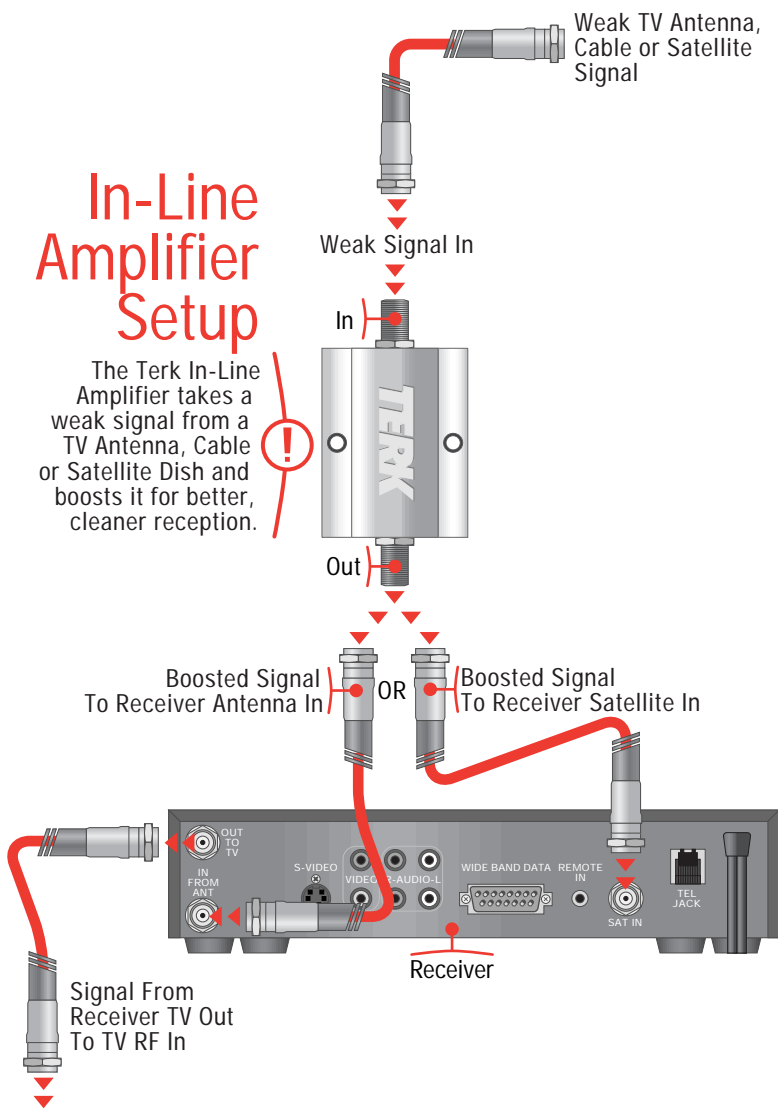

In-Line Amplifier Setup

The Terk In-Line Amplifier takes a weak signal from a TV Antenna, Cable or Satellite Dish and boosts it for better, cleaner reception.

TERK

TERK is a registered trademark.
The TERK logo is a trademark of TERK Technologies.
©2000 Terk Technologies Corp.