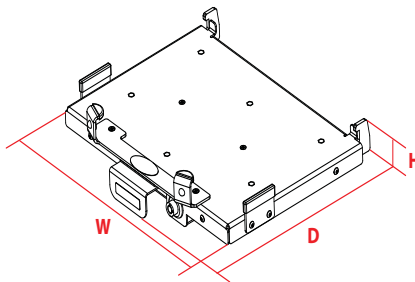

DEFINING RUGGED

NEW

EXCEPTIONAL ENGINEERING | ROCK SOLID | EXTENSIVE TESTING

PANASONIC TOUGHBOOK 53 CRADLE

Port Replicator/Internal Power Supply	Weight	Height	Width	Depth
NA	10.0 lbs	2.9"	13.9"	11.9"

Features:

- Secures the Toughbook 53 computer on all sides
- One-handed operation to engage and disengage computer from cradle:
  - To secure computer, place in cradle and pull lever forward to latch
  - To remove computer, push tubular key lock button release back hooks from computer
- Key lock built-in to deter theft
  Can be used with **Motion Attachment**
- Heavy gauge steel construction for long-term durability
- Black powdercoat finish for maximum corrosion resistance

Item No. **7160-0415**

3001 Borham Ave. | Stevens Point, WI 54481, USA
Phone: 715.344-3482 | Toll-free: 800.487-9220 | Fax: 715.344-5209
Email: gamberj@gamberjohnson.com | Website: www.gamberjohnson.com

This document, including images, may not be reproduced partly or fully without the expressed written consent of Gamber-Johnson's Marketing Department. © Copyright 2012 Gamber-Johnson LLC