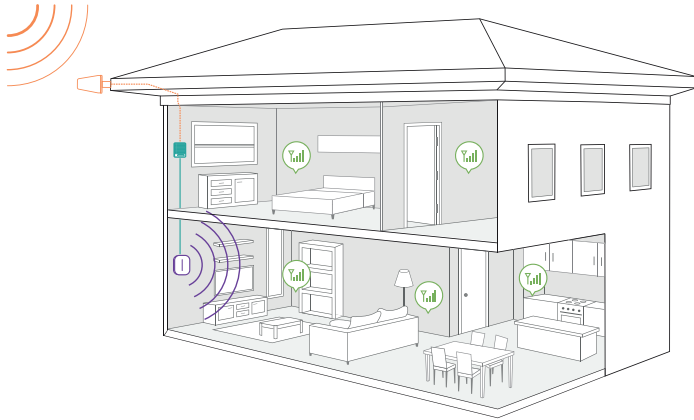

Coverage Area

IF YOUR OUTSIDE SIGNAL IS	YOUR BOOSTED SIGNAL MAY BE
●●●●● -89 AND LOWER About 5 bars	UP TO 7,500 sq. ft.
●●●●○ -90 dB About 3 to 4 bars	UP TO 4,000 sq. ft.
●●○○○ -100 dB About 1 to 2 bars	UP TO 2,000 sq. ft.
○○○○○ No existing	A signal booster likely will not work

Installation

- 1 Receives signal:** The outside antenna reaches out to access the existing strong outdoor cell signal and delivers it indoors to the booster.
- 2 Boost signal:** The booster receives the signal, amplifies it, and serves as a relay between your phone and the nearest cell tower.
- 3 Broadcasts signal:** Your devices get a stronger signal, and calls and data are fed through the booster back to the network.