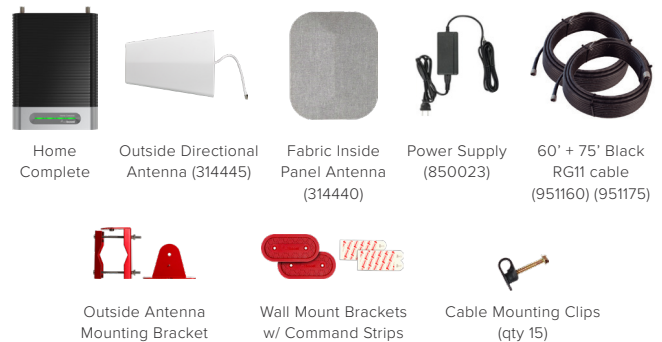

About

The weBoost **Home Complete** cell signal booster offers best-in-class performance in its price range. The Home Complete offers homeowners the ability to enhance networks speeds across all carriers throughout a large, multi-level home—up to 7,500 sq. ft. With the addition of Band 25, it also provides enhanced support of Sprint LTE. The Home Complete's booster and inside Antenna are designed to complement contemporary décor. For ease of installation and versatility, the wall-mount brackets for the booster and inside Antenna can be secured with the included 3M® Command™ strips or using screws (not included). The inside Antenna also features a built-in kickstand for optional shelf placement. With donor and server ports on the top of the booster unit, the Home Complete helps prioritize cable access and organization. Users will experience faster data speeds, better voice quality, fewer dropped calls, and superior streaming capability. Like all weBoost boosters, it works on all major US carriers—including Verizon, AT&T, T-Mobile, Sprint, US Cellular, Straight Talk, and more. Comes with installation guide, 2-year manufacturer's warranty, and 30-day money-back guarantee.

Coverage Area

IF YOUR OUTSIDE SIGNAL IS	YOUR BOOSTED SIGNAL MAY BE
●●●●● -89 AND LOWER About 5 bars	UP TO 7,500 sq. ft.
●●●●○ -90 dB About 3 to 4 bars	UP TO 4,000 sq. ft.
●●○○○ -100 dB About 1 to 2 bars	UP TO 2,000 sq. ft.
○○○○○ No existing	A signal booster likely will not work

- LTE FASTEST NETWORK SPEEDS
- UP TO 7,500 sq. ft. COVERAGE
- UP TO +72 dB GAIN
- MULTI-USER WIRELESS BOOSTER

Kit Includes

Specifications

SKU NUMBER	470145*	
FREQUENCIES	Band 12/17	700 MHz
	Band 13	700 MHz
	Band 5	850 MHz
	Band 4	1700/2100 MHz
	Band 25/2	1900 MHz
MAX GAIN	72 dB	
IMPEDANCE	75 Ohm	
POWER	110-240V AC, 50-60 Hz, 20 W	
CONNECTORS	F-Female	
BOOSTER DIMENSIONS	8.25 x 6 x 2.4 in	