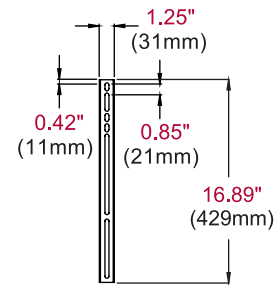

The SF650's design positions the display just 1.20" from the wall, perfect for almost any low-profile application.

Additional Features

- ✓ Universal mount fits displays with mounting patterns up to 742 x 405mm (29.21" W x 15.95" H)
- ✓ Low-profile design holds display only 1.20" (30mm)
- ✓ Up to 0.25" (6mm) of vertical adjustment on each universal display adaptor bracket for post-installation leveling and height adjustment fine-tuning
- ✓ Horizontal display adjustment up to 8.00" (203mm) for centering display on wall
- ✓ Mounts to wood studs, concrete, cinder block or metal studs (metal stud accessory required)
- ✓ Includes all necessary wall and display attachment hardware
- ✓ Integrated security options available
- ✓ Design is UL listed and tested to four times stated load capacity

Product Specifications

	DIMENSIONS (W x H x D)	PRODUCT WEIGHT	LOAD CAPACITY	FINISH	AVAILABLE COLORS
SF650(P)	30.87" x 16.89" x 1.20" (784 x 429 x 30mm)	5.30lb (2.40kg)	175lb (79kg)	Scratch resistant fused epoxy	Semi-gloss black

Package Specifications

	PACKAGE SIZE (W x H x D)	PACKAGE SHIP WEIGHT	PACKAGE UPC CODE	PACKAGE CONTENTS	UNITS IN PACKAGE
SF650(P)	33.19" x 1.57" x 10.71" (843 x 40 x 272mm)	7.15lb (3.24kg)	SF650: 735029250340 SF650P: 735029250364	Wall mount, wall and display installation hardware, installation instructions	1

Accessories

ACC415: Metal Stud Fastener Kit

All dimensions = inch (mm)

WALL PLATE

VERTICAL ADAPTOR

FRONT VIEW

SIDE VIEW

Architect Specifications