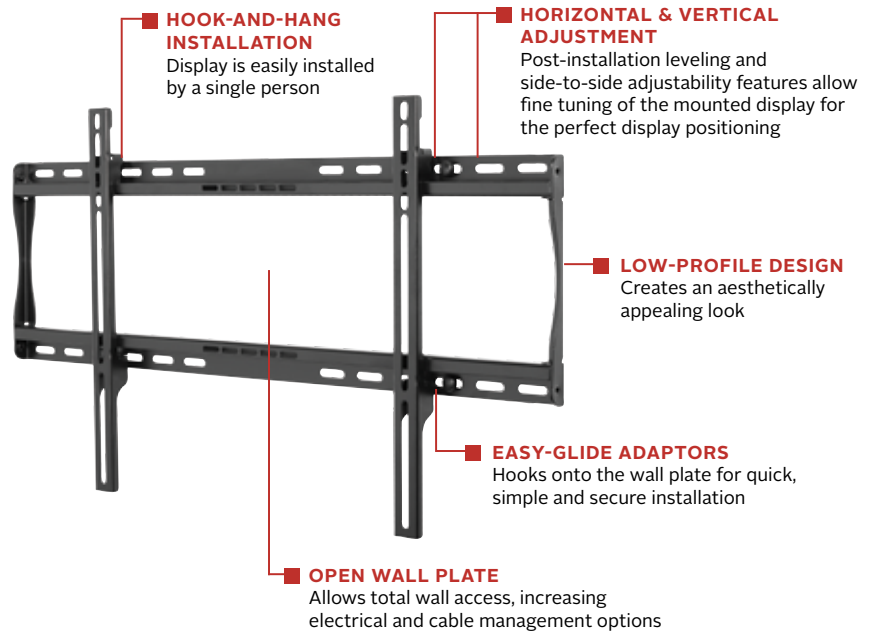

SF650(P)

Display size
39"- 75"

Max load
175lb (79kg)

SMARTMOUNT.

Universal Flat Wall Mount

FOR 39" TO 75" DISPLAYS

The SmartMount® Universal Flat Wall Mount series offers the most versatile installation features and mounting options. Horizontal and vertical adjustment abilities allow for post installation leveling and side-to-side positioning, making it easier than ever to find the perfect TV position. The SF650(P) models' low-profile design offers the sleek, aesthetically pleasing look to fit into any décor. Security screws provided in the SF650 models deter tampering and theft. The open wall plate design offers total wall access, increasing the electrical and cable management options. The display can now simply be installed by a single person with the Hook-and-Hang™ system. The Easy-Glide™ adaptors hook onto the wall plate for an overall quick, simple, and secure installation.

The SF650's design positions the display just 1.20" from the wall, perfect for almost any low-profile application.

Additional Features

- ✓ Universal mount fits displays with mounting patterns up to 742 x 405mm (29.21" W x 15.95" H)
- ✓ Low-profile design holds display only 1.20" (30mm)
- ✓ Up to 0.25" (6mm) of vertical adjustment on each universal display adaptor bracket for post-installation leveling and height adjustment fine-tuning
- ✓ Horizontal display adjustment up to 8.00" (203mm) for centering display on wall
- ✓ Mounts to wood studs, concrete, cinder block or metal studs (metal stud accessory required)
- ✓ Includes all necessary wall and display attachment hardware
- ✓ Integrated security options available
- ✓ Design is UL listed and tested to four times stated load capacity

peerless-AV®

Model Numbers

WARRANTY: Limited 5-year

SF650P	SmartMount® Universal Flat Wall Mount for 39" to 75" Displays - standard models
SF650	SmartMount® Universal Flat Wall Mount for 39" to 75" Displays - security models