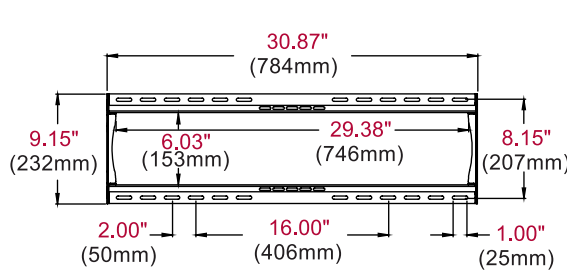

The SF650's design positions the display just 1.20" from the wall, perfect for almost any low-profile application.

Additional Features

- ✓ Universal mount fits displays with mounting patterns up to 742 x 405mm (29.21" W x 15.95" H)
- ✓ Low-profile design holds display only 1.20" (30mm)
- ✓ Up to 0.25" (6mm) of vertical adjustment on each universal display adaptor bracket for post-installation leveling and height adjustment fine-tuning
- ✓ Horizontal display adjustment up to 8.00" (203mm) for centering display on wall
- ✓ Mounts to wood studs, concrete, cinder block or metal studs (metal stud accessory required)
- ✓ Includes all necessary wall and display attachment hardware
- ✓ Integrated security options available
- ✓ Design is UL listed and tested to four times stated load capacity

Product Specifications

	DIMENSIONS (W x H x D)	PRODUCT WEIGHT	LOAD CAPACITY	FINISH	AVAILABLE COLORS
SF650(P)	30.87" x 16.89" x 1.20" (784 x 429 x 30mm)	5.30lb (2.40kg)	175lb (79kg)	Scratch resistant fused epoxy	Semi-gloss black

Package Specifications

	PACKAGE SIZE (W x H x D)	PACKAGE SHIP WEIGHT	PACKAGE UPC CODE	PACKAGE CONTENTS	UNITS IN PACKAGE
SF650(P)	33.19" x 1.57" x 10.71" (843 x 40 x 272mm)	7.15lb (3.24kg)	SF650: 735029250340 SF650P: 735029250364	Wall mount, wall and display installation hardware, installation instructions	1

Accessories

ACC415: Metal Stud Fastener Kit

All dimensions = inch (mm)

WALL PLATE

VERTICAL ADAPTOR

FRONT VIEW

SIDE VIEW

Architect Specifications