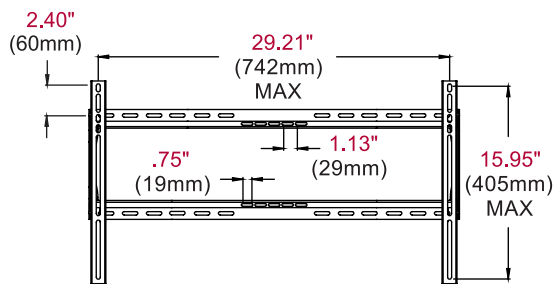

The SF650's design positions the display just 1.20" from the wall, perfect for almost any low-profile application.

Additional Features

- ✓ Universal mount fits displays with mounting patterns up to 742 x 405mm (29.21" W x 15.95" H)
- ✓ Low-profile design holds display only 1.20" (30mm)
- ✓ Up to 0.25" (6mm) of vertical adjustment on each universal display adaptor bracket for post-installation leveling and height adjustment fine-tuning
- ✓ Horizontal display adjustment up to 8.00" (203mm) for centering display on wall
- ✓ Mounts to wood studs, concrete, cinder block or metal studs (metal stud accessory required)
- ✓ Includes all necessary wall and display attachment hardware
- ✓ Integrated security options available
- ✓ Design is UL listed and tested to four times stated load capacity

Product Specifications

	DIMENSIONS (W x H x D)	PRODUCT WEIGHT	LOAD CAPACITY	FINISH	AVAILABLE COLORS
SF650(P)	30.87" x 16.89" x 1.20" (784 x 429 x 30mm)	5.30lb (2.40kg)	175lb (79kg)	Scratch resistant fused epoxy	Semi-gloss black

Package Specifications

	PACKAGE SIZE (W x H x D)	PACKAGE SHIP WEIGHT	PACKAGE UPC CODE	PACKAGE CONTENTS	UNITS IN PACKAGE
SF650(P)	33.19" x 1.57" x 10.71" (843 x 40 x 272mm)	7.15lb (3.24kg)	SF650: 735029250340 SF650P: 735029250364	Wall mount, wall and display installation hardware, installation instructions	1

Accessories

ACC415: Metal Stud Fastener Kit

All dimensions = inch (mm)

WALL PLATE

VERTICAL ADAPTOR

FRONT VIEW

SIDE VIEW

Architect Specifications