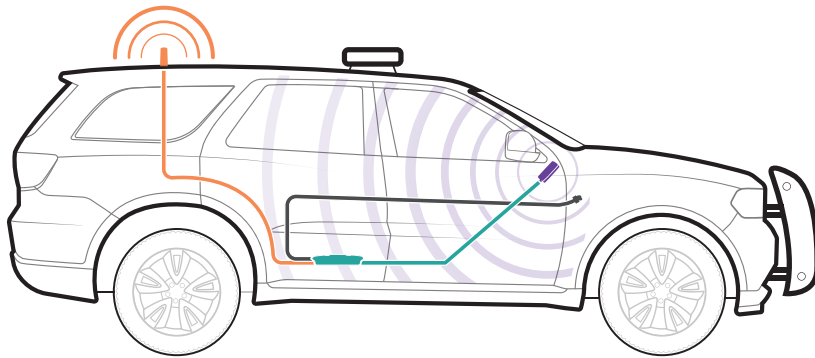

Installation