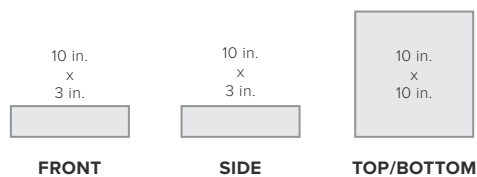

Installation

- 1 **Receives signal:** The powerful antenna reaches out to access all cellular voice and data, including 4G LTE and 3G, and delivers it to the booster.
- 2 **Boost signal:** The booster receives the signal, amplifies it, and serves as a relay between your phone and the nearest cell tower.
- 3 **Broadcasts signal:** Your devices get a stronger signal, and calls and data are fed through the booster back to the network.

Available Accessories

NMO Soft Install Bundle
(900037)

Package Dimensions

10 L x 10 W x 3 H

Support

2 Year Manufacturer Warranty from Purchase.

FOR PARTNER'S USE

UPC