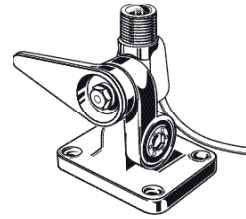

P6142 AM/FM LONGREACH PRO SERIES 2.5M ANTENNA

**PACIFIC
AERIALS**

- Perfect for new installations on larger boats
- Unique Pro Series design allows the antenna to be removed and remounted at the owner's convenience
- The stainless steel ferrule enhances the appearance and strength of the antenna
- The tuned dipole design produces optimum performance on FM
- UltraGlass stands up to high UV and harsh marine environments for years
- The radio plug is supplied fitted to the cable on the Pro Series mount, so the installation is "plug and play"

MOUNTS FOR P6142

P6154 (MARINE GRADE NYLON)

P6159 (STAINLESS STEEL)

P6162 (ADAPTOR FOR 1" PIPE)

TWIN P6142 WITH

P6122 VHF LongReach Pro Series 2.5m antenna

P6134 CDMA LongReach Pro Series 2.5m antenna

P6137 GSM LongReach Pro Series 2.5m antenna

	P6142
Frequency	AM/FM
Radome	UltraGlass
Ferrule	Stainless Steel
Antenna Type	Tuned Dipole
DC Meter Reading	Open Circuit
Height / Weight	2.5m / 500g
Cable (on mount)	5m RG-62U

P6142

15.02.10