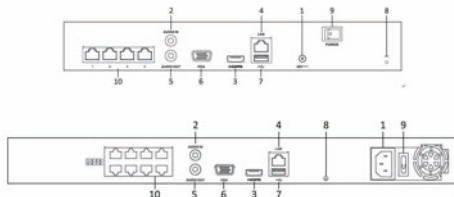

NVR Series with Integrated PoE

Key Features:

- Third-party network cameras supported
- Up to 6 Megapixels resolution recording
- HDMI and VGA output at up to 1920×1080P resolution
- 4/8/16-ch network cameras can be connected with 25M/50M/100M incoming bandwidth
- Up to 2 SATA interfaces
- Plug & Play with 4, 8 or 16 independent PoE network interfaces
- Support network detection, including network delay, packet loss, etc

1. Power Supply
2. Audio In
3. HDMI Interface
4. LAN Network Interface
5. Audio Out
6. VGA Interface
7. USB Interface
8. Ground
9. Power Switch
10. Network Interfaces with PoE Function

NVR-NR31P4-4 NVR-NR31P8-8 NVR-NR31P6-16

Video / Audio Input

IP Video Input	4 Channel	8 Channel	16 Channel
Two-Way Audio Input	1 Channel, RCA (2.0 Vp-p, 1kΩ)		

Network

Incoming Bandwidth	40Mbps	80Mbps	160Mbps
Outgoing Bandwidth	80Mbps		
Remote Connection	32	128	